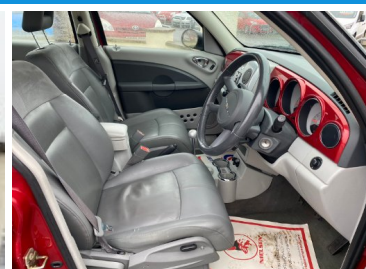

SOMERSET MOTOR EXCHANGE

2006(55) Chrysler PT Cruiser 2.2 CRD Limited 5dr

£2,295

Engine: Diesel
Body: Hatchback
Gearbox: Manual
Capacity: 2148cc
Colour: Red
Mileage: 91,000
CO²: 177g/km
MPG: 47.2mpg
Top Speed: 113mph
BHP: 119bhp

Somerset Motor Exchange
 Bridgwater Road
 Lympsham
 Weston-Super-Mare
 North Somerset, BS24 0BN

FULL SERVICE HISTORY	16" ALLOYS
CRUISE CONTROL	ELECTRIC BOOT RELEASE
ELECTRONIC VEHICLE INFORMATION CENTRE	POWER STEERING
6 SPEAKERS	TACHOMETER
'PT CRUISER' ENGRAVED CHROME SILL PLATES	RADIO/CD
CHROME AUTOSTICK BEZEL	BODY COLOUR BUMPERS
CHROME DOOR HANDLES	BRIGHT FINISH EXHAUST
CHROME GRILLE BARS	CHROME BODYSIDE MOULDINGS
ELECTRIC FRONT+REAR WINDOWS	CHROME FILLER CAP
HEATED REAR WINDOW	DAY/NIGHT REAR VIEW MIRROR
POWER/HEATED/RETRACTABLE DOOR MIRRORS	FRONT FOG LAMPS
ROOF SPOILER	HEADLAMP LEVELLING
65/35 SPLIT TUMBLE AND FOLD REAR SEATS	POLISHED ALLOY SCUFF PLATES
CENTRE CONSOLE STORAGE BOX/ARMREST	REAR WASH/WIPE
CHROME GEAR KNOB	ROOF MOUNTED AERIAL
FRONT AND REAR HEAD RESTRAINTS	6 WAY POWERED DRIVERS SEAT
	ADJUSTABLE HEADRESTS
	AIR CONDITIONING
	CHROME DOOR LOCKING KNOBS
	DRIVER'S LUMBAR SUPPORT
	FRONT AND REAR STORAGE BUCKETS