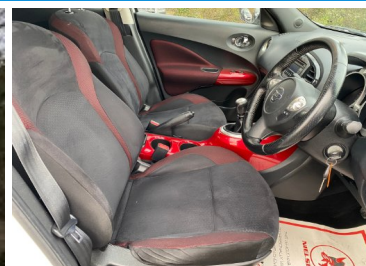

SOMERSET MOTOR EXCHANGE

2011(11) Nissan Juke 1.5 dCi Acenta 5dr [Sport Pac...

£4,695

Engine: Diesel
Body: Hatchback
Gearbox: Manual
Capacity: 1461cc
Colour: White
Mileage: 126,000
CO²: 134g/km
MPG: 55.4mpg
Top Speed: 109mph
BHP: 109bhp
Insurance Grp: 18E

Somerset Motor Exchange
 Bridgwater Road
 Lympsham
 Weston-Super-Mare
 North Somerset, BS24 0BN

FULL SERVICE HISTORY	17" ALLOYS
BLUETOOTH SYSTEM	CRUISE CONTROL + SPEED LIMITER
ELECTRIC SPEED SENSITIVE POWER STEERING	SERVICE INTERVAL INDICATOR
4 SPEAKERS	TRIP COMPUTER
STEREO RADIO/CD PLAYER AND MP3 FACILITY	AUDIO REMOTE CONTROL
BODY COLOUR DOOR MIRRORS AND HANDLES	USB PORT
FRONT FOG LAMPS	BODY COLOUR BUMPERS
60/40 SPLIT FOLDING REAR SEAT	ELECTRIC DOOR MIRRORS
HEIGHT ADJUSTABLE DRIVER'S SEAT	ELECTRIC FRONT/REAR WINDOWS
ISOFIX CHILD SEAT PREPARATION	REAR WIPER
PASSENGER SEAT BACK POCKET	CLIMATE CONTROL
STEERING WHEEL RAKE ADJUSTMENT	HEAD RESTRAINTS
DRIVER AND PASSENGER AIRBAGS	INTERNAL CHROME DOOR HANDLES
FSP + TRACTION CONTROL	LEATHER STEERING WHEEL AND GEAR KNOB
	REAR HEADRESTS
	SPORTS SEATS
	SPORT PACK - JUKE
	ABS + EBD + EBA
	DRIVER AND PASSENGER SIDE AIRBAGS
	FRONT AND REAR CURTAIN