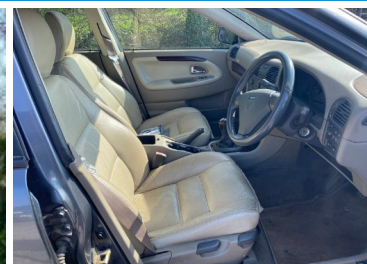

SOMERSET MOTOR EXCHANGE

2002(52) Volvo V40 1.9D SE 5dr [102bhp]

£1,995

Engine: Diesel
Body: Estate
Gearbox: Manual
Capacity: 1870cc
Colour: Grey
Mileage: 111,000
CO²: 142g/km
MPG: 52.3mpg
Top Speed: 115mph
BHP: 101bhp
Insurance Grp: 21E

Somerset Motor Exchange
Bridgwater Road
Lympsham
Weston-Super-Mare
North Somerset, BS24 0BN

FULL SERVICE HISTORY	BOOT RELEASE BUTTON
CRUISE CONTROL	INFORMATION CENTRE
POWER STEERING	COMFORT CHASSIS
7 SPEAKERS	HIGH LEVEL SPEAKER SYSTEM
HU-605 RDS CD/RADIO CASSETTE/4X25WAMPLIFIER	PRE-WIRING FOR CD AUTOCHANGER
UPGRADED SPEAKER SOUND SYSTEM	BODY COL PROTECTIVE SIDE MOULDING/BUMPER INLAY
CHROME DOOR HANDLES AND BOOT STRIP	CHROME GRILLE
COLOUR KEYED DOOR MIRRORS	COLOUR KEYED BUMPERS
DOUBLE HEADLAMPS	DAY TIME RUNNING LIGHT
ELECTRIC FRONT/REAR WINDOWS	ELEC HEATED + ADJUST DOOR MIRRORS
HIGH LEVEL LED BRAKE LIGHT	FRONT FOG LAMPS
INTERMITTENT REAR WASH/WIPE	HEADLAMP LEVELLING
SIDE MARKER BUMPER ILLUMINATION	HOME SAFE LIGHTING
TINTED WINDOWS	PROTECTIVE SIDE MOULDINGS
5 HEADRESTS	ROOF MOUNTED AERIAL
COINHOLDER AND 12V SOCKET	SPEED DEPENDENT INTERVAL WIPER FUNCTION
DRIVER'S SEAT HEIGHT ADJUSTMENT	30/70 SPLIT FOLD REAR SEAT
	CARGO SAFETY NET (NYLON)
	COURTESY LIGHT DELAY
	ELECTRONIC CLIMATE CONTROL (FCC) WITH MULTI TIER

Call:01934 815454 | www.somersetmotorexchange.co.uk