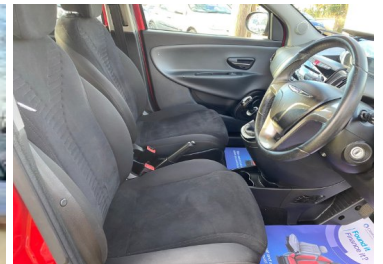

# SOMERSET MOTOR EXCHANGE

2013(13) Chrysler Ypsilon 1.2 SE 5dr

£2,995

**Engine:** Petrol  
**Body:** Hatchback  
**Gearbox:** Manual  
**Capacity:** 1242cc  
**Colour:** Red  
**Mileage:** 92,000  
**CO<sup>2</sup>:** 118g/km  
**MPG:** 55.4mpg  
**Top Speed:** 101mph  
**BHP:** 68bhp  
**Insurance Grp:** 4E

**Somerset Motor Exchange**  
 Bridgwater Road  
 Lympsham  
 Weston-Super-Mare  
 North Somerset, BS24 0BN

FULL SERVICE HISTORY	15" ALLOYS
DUAL DRIVE PAS	TRIP COMPUTER
RADIO/CD + MP3	AUTOMATIC ACTIVATION OF HAZARD WARNING LIGHTS
BODY COLOUR BUMPERS	BODY COLOUR DOOR HANDLES
DAYTIME RUNNING LIGHTS	ELECTRIC ADJUSTABLE HEATED DOOR MIRRORS
ELECTRIC FRONT WINDOWS	FOLLOW ME HOME HEADLIGHTS
FRONT AND REAR INTERMITTENT WIPERS	MANUAL FOLDING DOOR MIRRORS
REAR ROOF SPOILER	REAR WINDOW DEFROSTER
TINTED GLASS	12V POWER OUTLET
60/40 SPLIT FOLDING REAR SEAT	ADJUSTABLE STEERING WHEEL
BOOT CARPET	AMBIENT INTERIOR LIGHTING
CHROME INTERIOR DOOR HANDLES	CASTIGLIO CLOTH UPHOLSTERY
GLOVEBOX	CUPHOLDER
ISOFIX CHILD SEAT PREPARATION	DRIVER'S SEAT HEIGHT ADJUSTMENT
LUXURY CARPET	ILLUMINATED BOOT
REAR HEADRESTS	LEATHER GEARLEVER GAITER
SATIN SILVER AIR VENTS	LEATHER STEERING WHEEL
	READING LIGHTS
	SATIN SILVER ACCENTS ON STEERING WHEEL
	STORAGE POCKETS