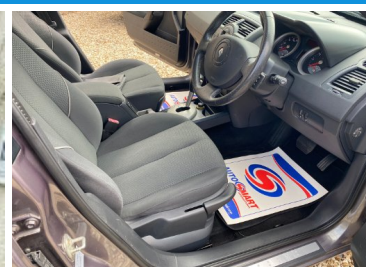

SOMERSET MOTOR EXCHANGE

2005(05) Renault Megane 2.0 VVT Dynamique 4dr Auto

£1,995

Engine: Petrol
Body: Saloon
Gearbox: Automatic
Capacity: 1998cc
Colour: Grey
Mileage: 43,000
CO²: 201g/km
MPG: 33.6mpg
Top Speed: 121mph
BHP: 132bhp
Insurance Grp: 14E

Somerset Motor Exchange

Bridgwater Road
Lympsham
Weston-Super-Mare
North Somerset, BS24 0BN

FULL SERVICE HISTORY

HEATED FRONT SEATS

4X15W MONO
CD/RDS/FINGERTIP REMOTE
CONTROL

AUTOMATIC HEADLIGHTS

BODY COLOUR
ELECTRIC/HEATED DOOR
MIRRORS

ELECTROCHROME REAR VIEW
MIRROR

FRONT FOG LAMPS

SATIN CHROME EXTERIOR
DOOR HANDLES

12V ACCESSORY POWER POINT
IN CENTRE CONSOLE

60/40 ASYMMETRIC SPLIT
FOLDING REAR SEATS

DRIVER SEAT HEIGHT/LUMBAR
ADJUST

FRONT DOOR STORAGE WITH
I ID

MULTI FUNCTION TRIP
COMPUTER + WARNING
SYSTEM

VARIABLE ASSISTANCE
ELECTRIC PAS

6 SPEAKERS

'GUIDE ME HOME' HEADLAMPS

AUTOMATIC FRONT
WINDSCREEN WIPERS

BODY COLOUR BUMPERS

ELECTRIC FRONT/REAR
WINDOWS/ONE TOUCH
OPERATION

FLINT GREY METALLIC SIDE
RUBBING STRIPS

INTEGRATED FUEL FILLER CAP

SILL PLATES WITH CHROME
INSERT

5 HEIGHT ADJUSTABLE
HEADRESTS

AIR CONDITIONED GLOVE BOX
COURTESY LIGHT DELAY

FIXED PARCEL SHELF WITH
STORAGE

FRONT SEAT BACK MAP
POCKETS

Call:01934 815454 | www.somersetmotorexchange.co.uk