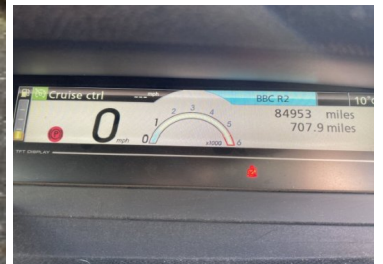

SOMERSET MOTOR EXCHANGE

2010(10) Renault Scenic 1.5 dCi 106 Dynamique
TomT...

£2,995

Engine: Diesel
Body: MPV
Gearbox: Manual
Capacity: 1461cc
Colour: Beige
Mileage: 85,000
CO²: 134g/km
MPG: 57.6mpg
Top Speed: 111mph
BHP: 105bhp
Insurance Grp: 18E
Somerset Motor Exchange
 Bridgwater Road
 Lympsham
 Weston-Super-Mare
 North Somerset, BS24 0BN

SERVICE HISTORY	16" ALLOYS
CARMINAT TOMTOM NAVIGATION SYSTEM	CRUISE CONTROL + SPEED LIMITER
DIGITAL CENTRAL DASHBOARD DISPLAY	INTERNAL FUEL FLAP RELEASE
TRIP COMPUTER	TFT DISPLAY SCREEN
FINGERTIP REMOTE CONTROL	VARIABLE POWER STEERING
	AUTOMATIC HEADLIGHTS + AUTOMATIC WINDSCREEN WIPERS
BODY COLOUR BUMPERS	BODY COLOUR DOOR MIRRORS
COMING HOME FUNCTION	ELECTRIC FRONT/REAR WINDOWS WITH ANTI-TRAP
ELECTRIC HEATED DOOR MIRRORS	INTEGRAL FRONT FOGLIGHTS
	REAR WASH/WIPE WITH AUTO ACTIVATION IN REVERSE
12V ACCESSORY SOCKET	12V POWER POINT FOR ROW 2
12V SOCKET IN REAR OF VEHICLE	3 INDIVIDUAL FOLDING 2ND ROW SEATS
ADJUSTABLE DASHBOARD ILLUMINATION	AIR RECIRCULATION SYSTEM
AIRCRAFT STYLE TABLES	AIR VENTS TO REAR SEATS
DRIVER'S LUMBAR SUPPORT	CHILD OBSERVATION MIRROR
	DRIVER/PASSENGER READING LIGHTS
DRIVER/PASSENGER SUNVISORS	FOLDING FRONT PASSENGER SEAT
FOOTWELL ILLUMINATION	FRONT AND REAR COURTESY