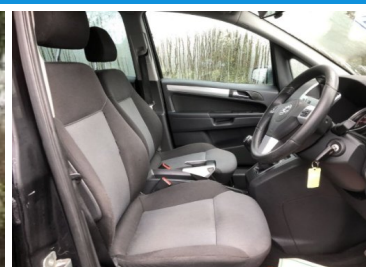

SOMERSET MOTOR EXCHANGE

2008(08) Vauxhall Zafira SRI 16V 5-Door

£2,295

Engine: Petrol
Body: MPV
Gearbox: 5-Speed
Capacity: 1796cc
Colour: Black
Mileage: 95,000
CO²: 187g/km
MPG: 35.3mpg
Top Speed: 122mph
BHP: 140bhp
Insurance Grp: 16E